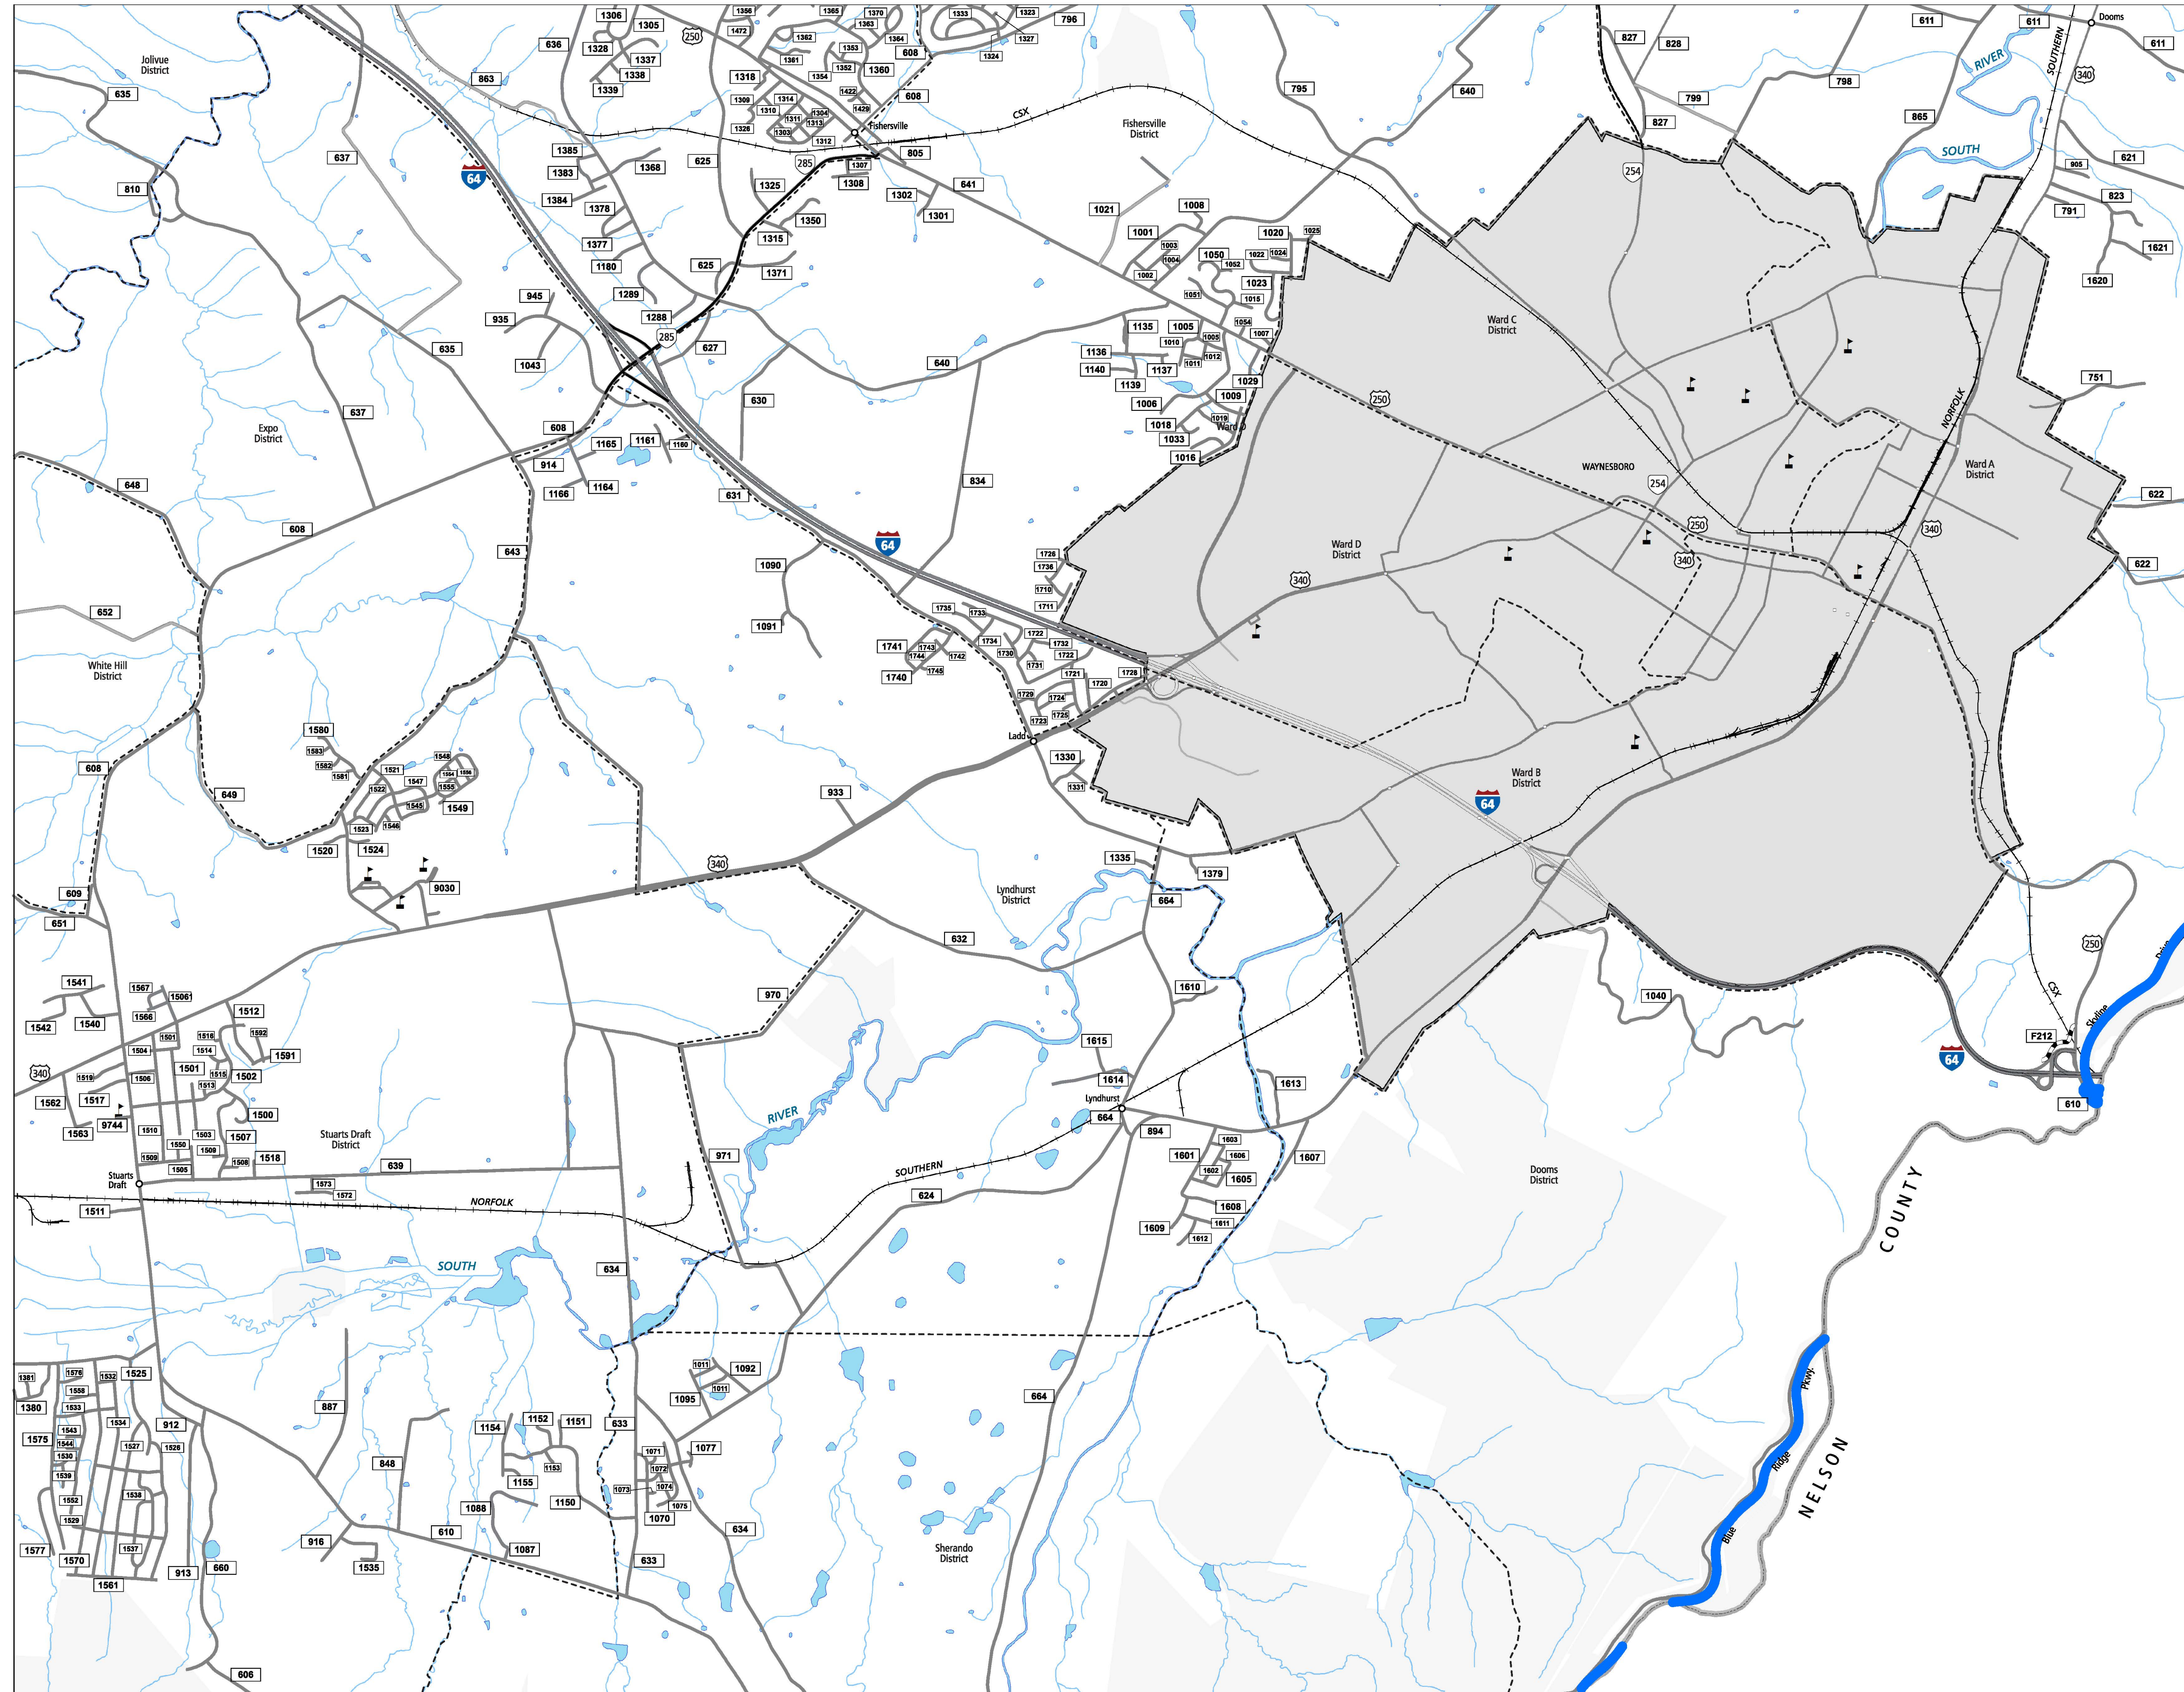

AUGUSTA COUNTY, VA

COUNTY ROAD MAP

AUGUSTA COUNTY

ROAD CLASSIFICATIONS	MISCELLANEOUS
Frontage Road	Schools
Secondary Route	Seaports
State Route	Park_RideLots
U.S. Route	<b>AIRPORTS</b>
Urban Road	Commercial
LightSurface	General
DividedHwyInterstate	Military
AllWeatherSurface	<b>RAILROADS</b>
Unsurfaced	Metro
otherSurface	VARailroads
BikeRoutes	Park_N_Ride
AppalachianTrail	<b>BOUNDARIES</b>
Scenic Roads	MilitaryAreas
	MagisterialDistricts
	Incorp_Areas
	Natural_LandCover

Additional ROAD CLASSIFICATION (Post 2019)  
 Hard-surface

The accuracy or completeness of this map is not guaranteed or warranted.  
 Map depicts state-maintained highway network as of May 1, 2021.  
 Copyright © 2021 by Commonwealth of Virginia  
 Department of Transportation, All Rights Reserved